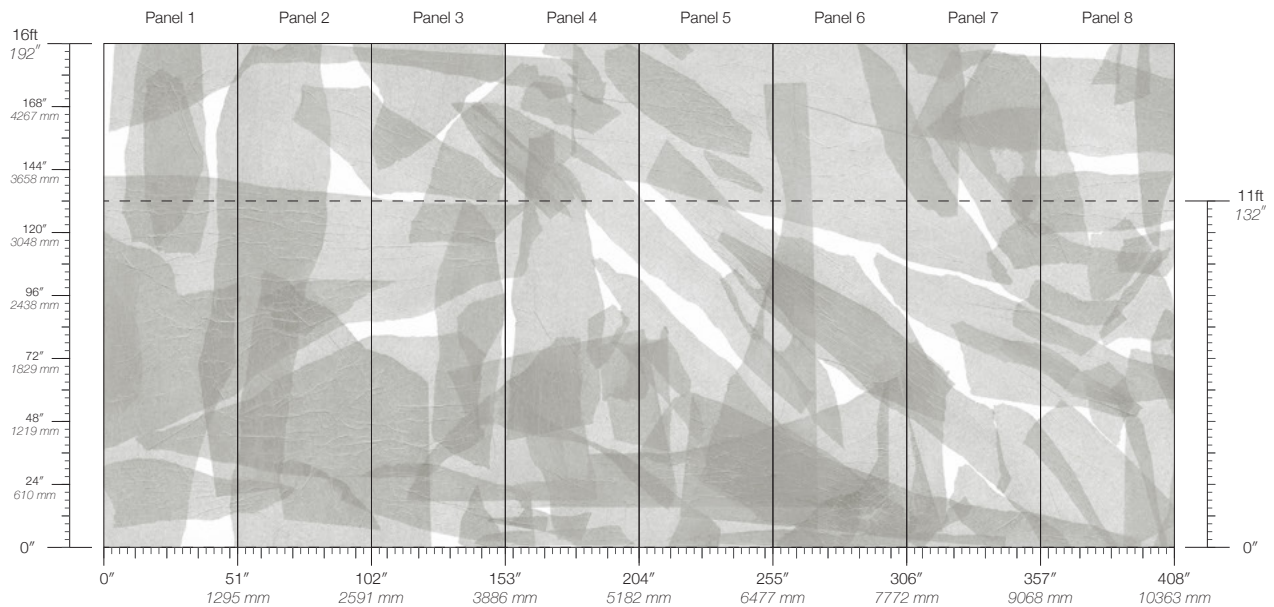

Relic Rune

Suitable for residential and commercial projects

COLOR
Rune

STOCK
Made to order

REPEAT
Non-repeating

CONTACT
sales@calicowallpaper.com
+1 718 243 1705
57 Lispenard Street
New York, NY 10013 USA

ITEM
3003

MINIMUM
1 panel

LEAD TIME
4 weeks to print

CONTENT
Type II Vinyl

MAINTENANCE
Water-based cleanser

ORIGIN
USA

DISCLAIMER
Panel maps represent mural artwork only. Reference the physical sample for color and texture.

PANEL WIDTH
51" / 1295 mm trimmed

FLAMMABILITY
ASTM E84 Adhered Class A

DETAILS
Custom options available

PANEL HEIGHT
132" / 3353 mm standard
192" / 4877 mm extended

ENVIRONMENTAL
Recycled Content, Phthalate Free
Low VOC, HPD Available

PRICE
Available upon request